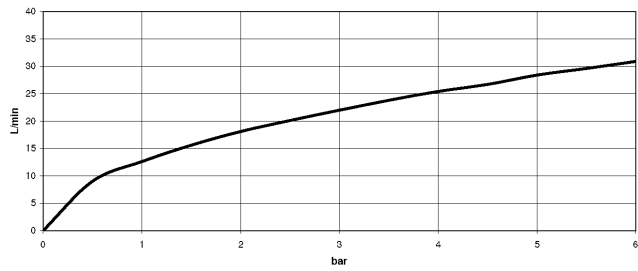

### Required miscellaneous

**xGRID Installation track 555 mm** 12 360 970 90

### Flow rate chart