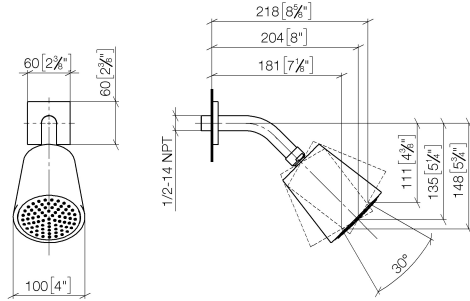

## Shower head

28 504 670

- 180-210 mm projection
- ball-joint pivotable through 30°
- normal flow
- with anti-scale system
- spray head Ø 100mm
- rosette 60 x 60 mm
- 1/2" connection
- Function from: 6 l/min
- This product can help a building to meet requirements of Green Building Rating Systems, e.g. LEED®, BREEAM®, DGNB

### Concealed wall elbow

35 085 970 90

- min. recess depth 90 mm
- max. recess depth 163 mm

## Shower head

28 504 670

mm [inches]

## Hand shower set with integrated shower holder

27 802 970

mm [inches]