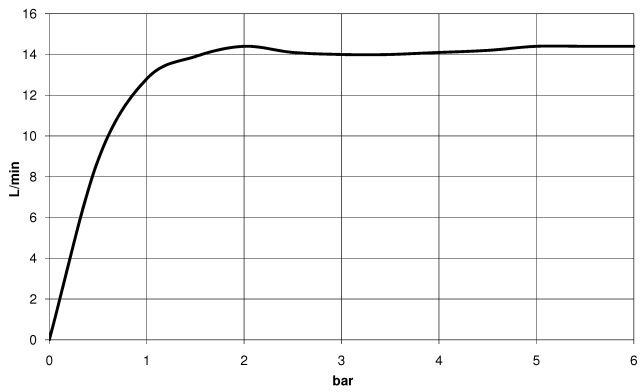

## Shower head

28 504 670

- 180-210 mm projection
- ball-joint pivotable through 30°
- normal flow
- with anti-scale system
- spray head Ø 100mm
- rosette 60 x 60 mm
- 1/2" connection
- Function from: 6 l/min
- This product can help a building to meet requirements of Green Building Rating Systems, e.g. LEED®, BREEAM®, DGNB

### Flow rate chart