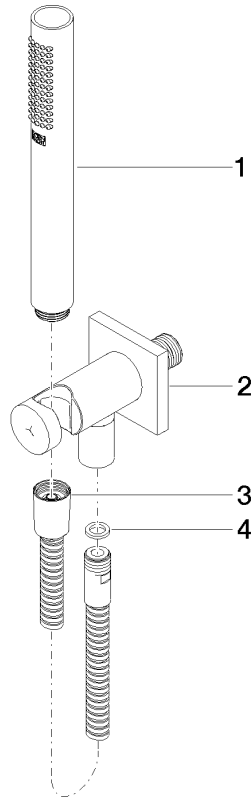

Hand shower set with integrated shower holder

27 802 970

Spare parts list

No.	Item Number	Name	Quantity used	Delivery time
1	28 019 979-28	Hand shower	1	20
2	28 490 970-28	Wall elbow with integrated shower holder	1	20
3	90 30 02 072 00-28	Metal shower hose 1/2" x 3/8" x 1250 mm	1	20
4	09 14 20 026 90	seal	1	2