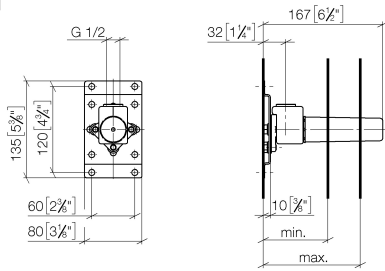

## Shower head

28 504 670

## Spare parts list

No.	Item Number	Name	Quantity used	Delivery time
1	09 27 98 003-28	rosette	1	20
2	09 31 11 048 90	pin	1	2
3	09 14 10 026 90	seal	1	2
4	09 11 03 011-28	connection	1	20
5	09 14 20 002 90	seal	1	60
6	90 12 05 054 00-28	shower	1	20

## Hand shower set with integrated shower holder

27 802 970

- normal flow
- with anti-scale system
- 3/8" shower outlet
- metal shower hose 1250mm with integrated anti-twist protection
- rosette 60 x 60 mm
- 1/2" connection
- WRAS: 1912049

## Concealed wall elbow

#Error

mm [inches]

	min	max
CL. 1	90 [3 1/2"]	163 [6 3/8"]
CL. 2	68 [2 5/8"]	135 [5 3/8"]
Domicil	90 [3 1/2"]	163 [6 3/8"]
Gentle	90 [3 1/2"]	163 [6 3/8"]
IMO	90 [3 1/2"]	163 [6 3/8"]
Lissé	90 [3 1/2"]	163 [6 3/8"]
MEM	90 [3 1/2"]	163 [6 3/8"]
Symetrics	90 [3 1/2"]	163 [6 3/8"]
Vaia	90 [3 1/2"]	163 [6 3/8"]