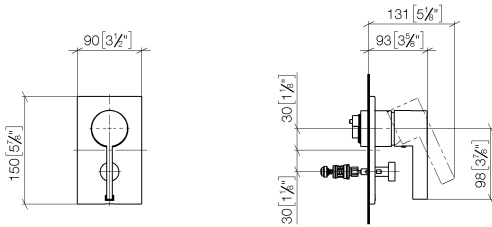

Concealed single-lever mixer with diverter

36 120 670

mm [inches]