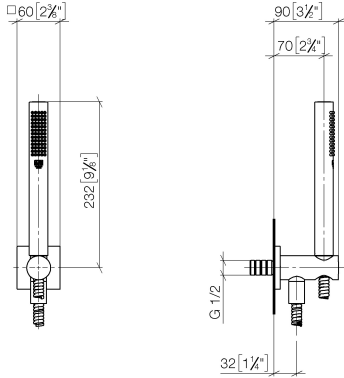

## Shower head

28 504 670

- 180-210 mm projection
- ball-joint pivotable through 30°
- normal flow
- with anti-scale system
- spray head Ø 100mm
- rosette 60 x 60 mm
- 1/2" connection
- Function from: 6 l/min
- This product can help a building to meet requirements of Green Building Rating Systems, e.g. LEED®, BREEAM®, DGNB

## Shower head

28 504 670

mm [inches]

## Hand shower set with integrated shower holder

27 802 970

- normal flow
- with anti-scale system
- 3/8" shower outlet
- metal shower hose 1250mm with integrated anti-twist protection
- rosette 60 x 60 mm
- 1/2" connection
- WRAS: 1912049

## Hand shower set with integrated shower holder

27 802 970

mm [inches]