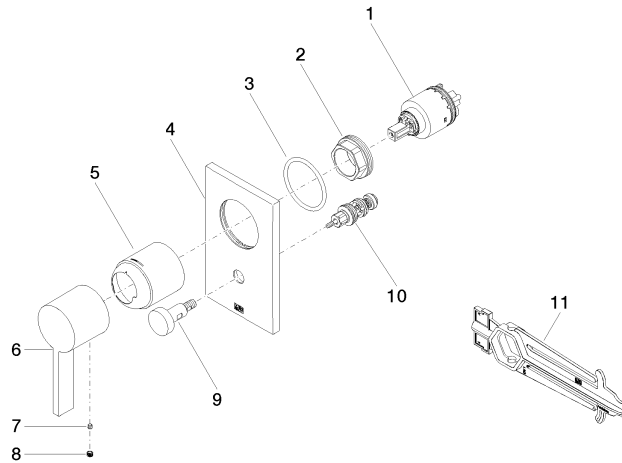

Concealed single-lever mixer with diverter

36 120 670

Spare parts list

No.	Item Number	Name	Quantity used	Delivery time
1	90 15 05 039 00 90	cartridge	1	2
2	09 24 04 448 90	nut	1	2
3	09 14 10 084 90	seal	1	2
4	09 11 02 258-28	plate	1	20
5	09 11 02 260-28	sleeve	1	20
6	09 20 67 007-28	handle	1	20
7	09 31 11 099 90	pin	1	2
8	09 31 20 109 90	plug	1	2
9	90 31 09 139 00-28	pull-rod	1	20
10	90 21 34 081 00 90	diverter	1	2
11	09 30 09 064 90	key	1	2