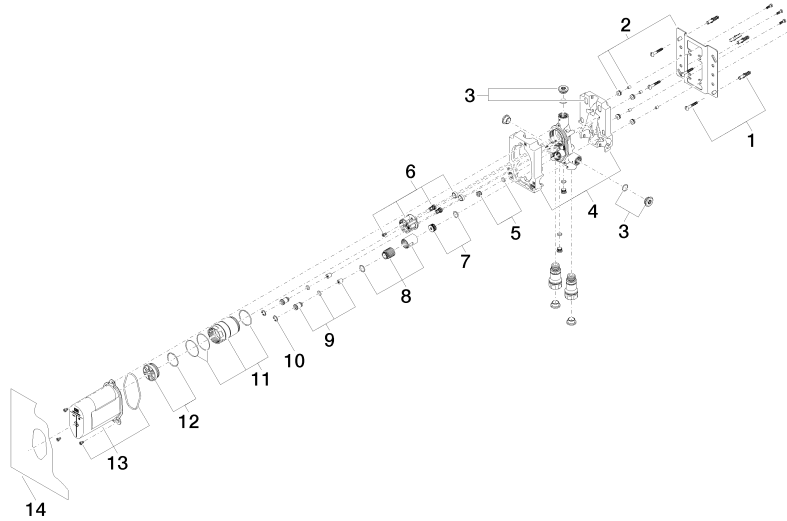

Concealed single-lever mixer

#Error

Spare parts list

No.	Item Number	Name	Quantity used	Delivery time
1	04 30 31 024 01 90	fixing set	2	2
2	04 17 20 128 00 90	holder	1	2
3	04 31 20 006 00 90	plug	2	2
4	09 11 11 058 90	accessories	1	2
5	04 31 20 039 10 90	plug	1	2
6	90 18 40 151 00 90	insert	1	2
7	90 31 20 098 00 90	plug	1	2
8	90 17 01 189 00 90	sleeve	1	2
9	04 24 03 223 00 90	insert	2	2
10	09 16 01 014 90	ring	2	2
11	90 17 01 187 00 90	sleeve	1	2
12	04 31 20 100 00 90	plug	1	2
13	90 21 02 148 00 90	cap	1	2
14	04 14 03 155 00 90	gasket kit	1	2