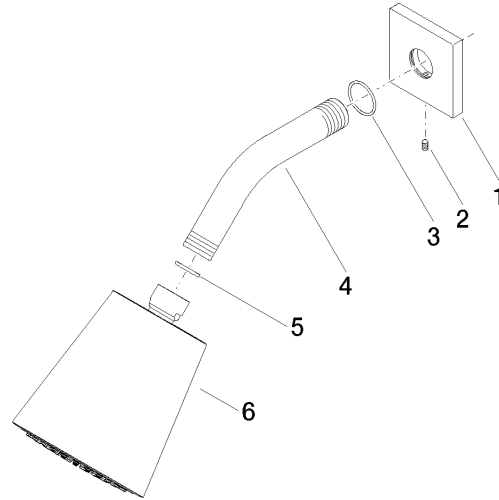

Shower head

28 504 670

Spare parts list

No.	Item Number	Name	Quantity used	Delivery time
1	09 27 98 003-28	rosette	1	20
2	09 31 11 048 90	pin	1	2
3	09 14 10 026 90	seal	1	2
4	09 11 03 011-28	connection	1	20
5	09 14 20 002 90	seal	1	60
6	90 12 05 054 00-28	shower	1	20