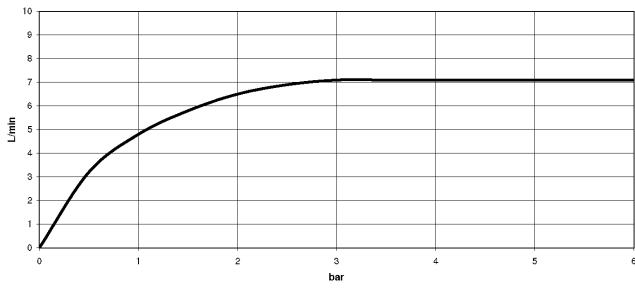

## Shower head

28 504 670

- 180-210 mm projection
- ball-joint pivotable through 30°
- normal flow
- with anti-scale system
- spray head Ø 100mm
- rosette 60 x 60 mm
- 1/2" connection
- Function from: 6 l/min
- This product can help a building to meet requirements of Green Building Rating Systems, e.g. LEED®, BREEAM®, DGNB

### Concealed wall elbow

35 085 970 90

- min. recess depth 90 mm
- max. recess depth 163 mm

## Shower head

28 504 670

mm [inches]

## Flow rate chart