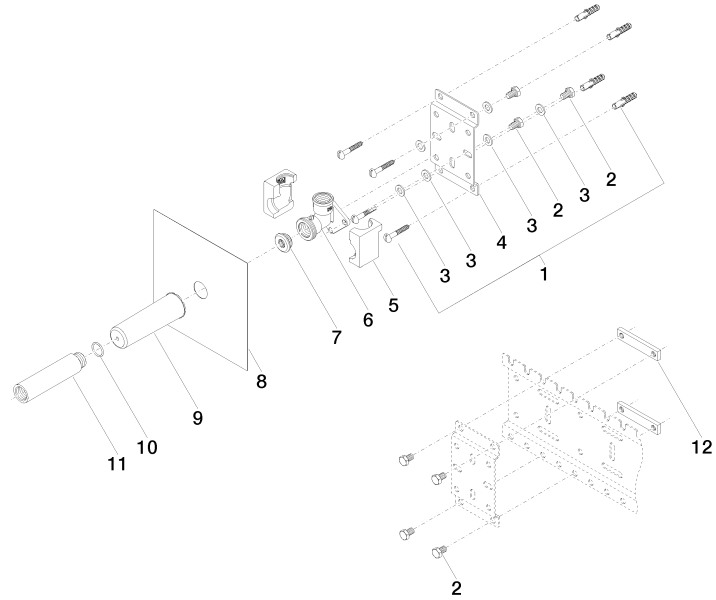

Concealed wall elbow

#Error

Spare parts list

No.	Item Number	Name	Quantity used	Delivery time
1	04 30 31 024 01 90	fixing set	2	2
2	09 30 30 152 90	screw	7	2
3	09 30 11 139 90	disc	6	2
4	09 17 20 094 90	holder	1	2
5	09 11 11 036 90	accessories	1	2
6	09 11 03 041 10 90	connection	1	2
7	04 31 20 006 00 90	plug	1	2
8	04 14 03 072 00 90	gasket kit	1	2
9	09 21 02 102 90	cap	1	2
10	09 14 10 010 90	seal	1	2
11	09 24 03 169 10 90	adaptor	1	2
12	09 17 20 100 90	holder	2	2